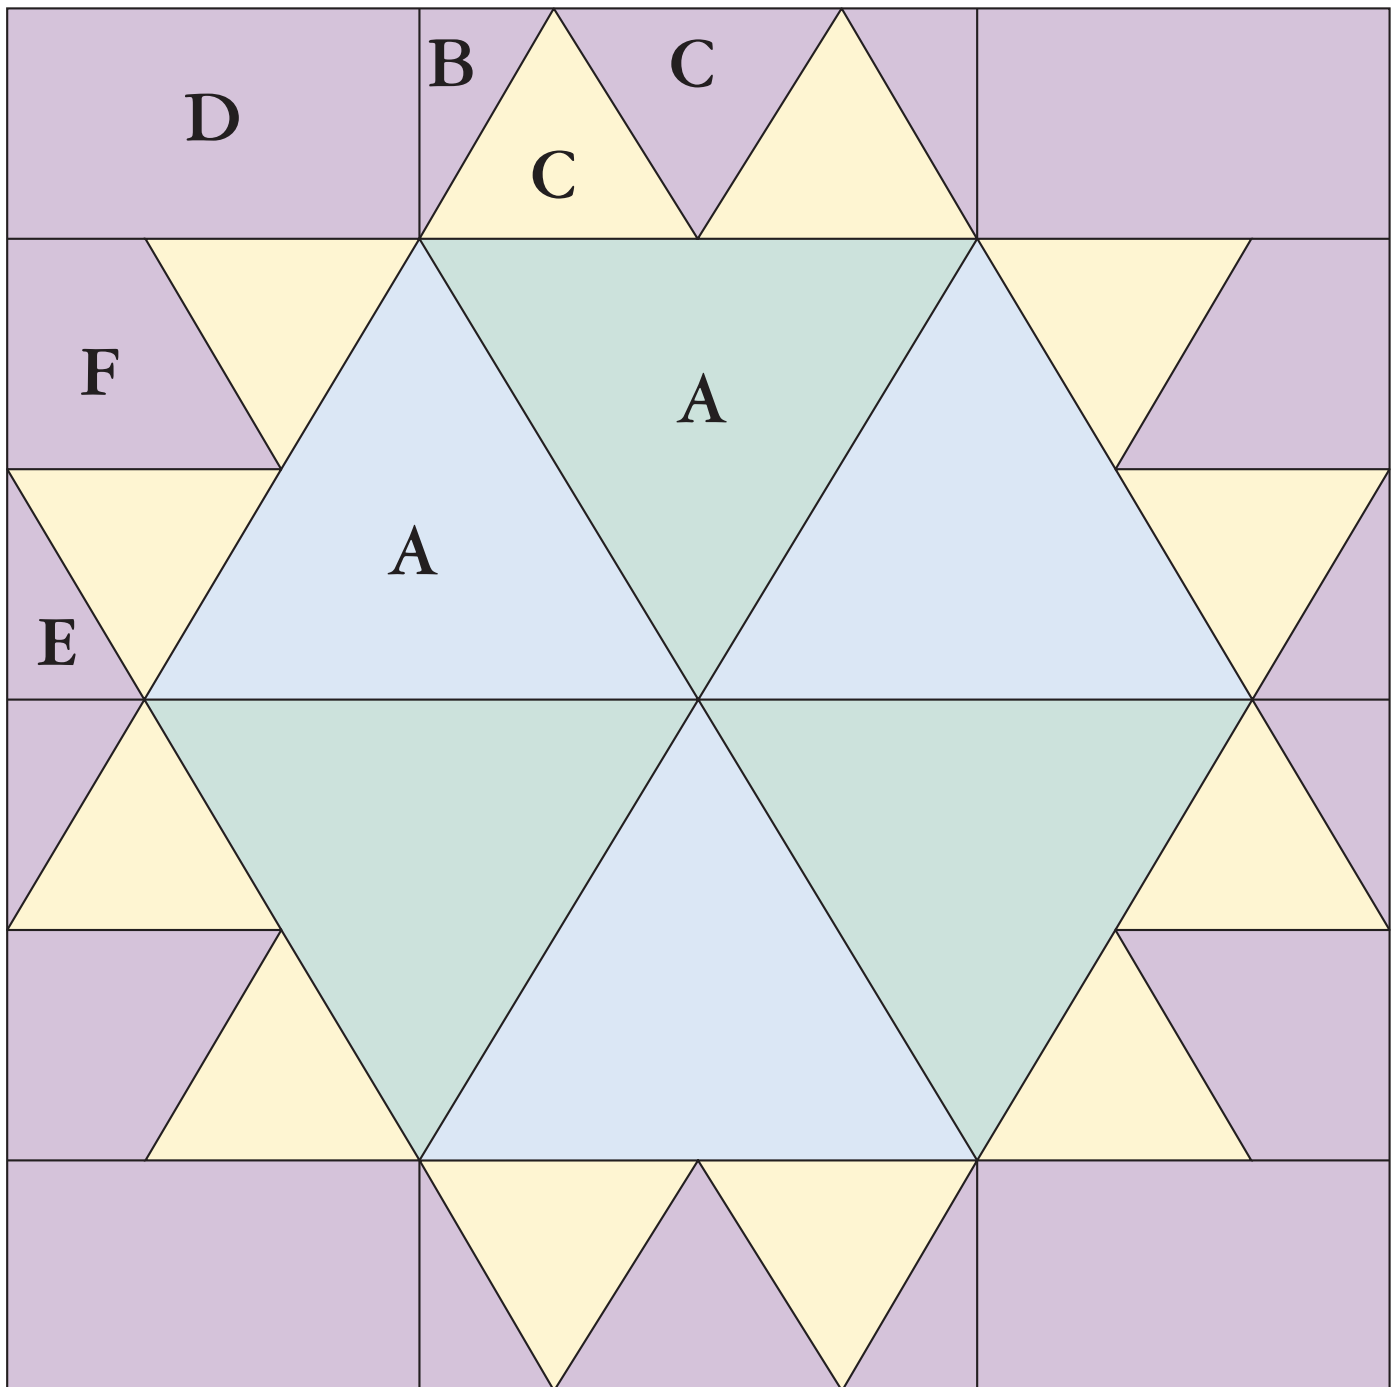

Summer Sunflower

Enlarge at 125%